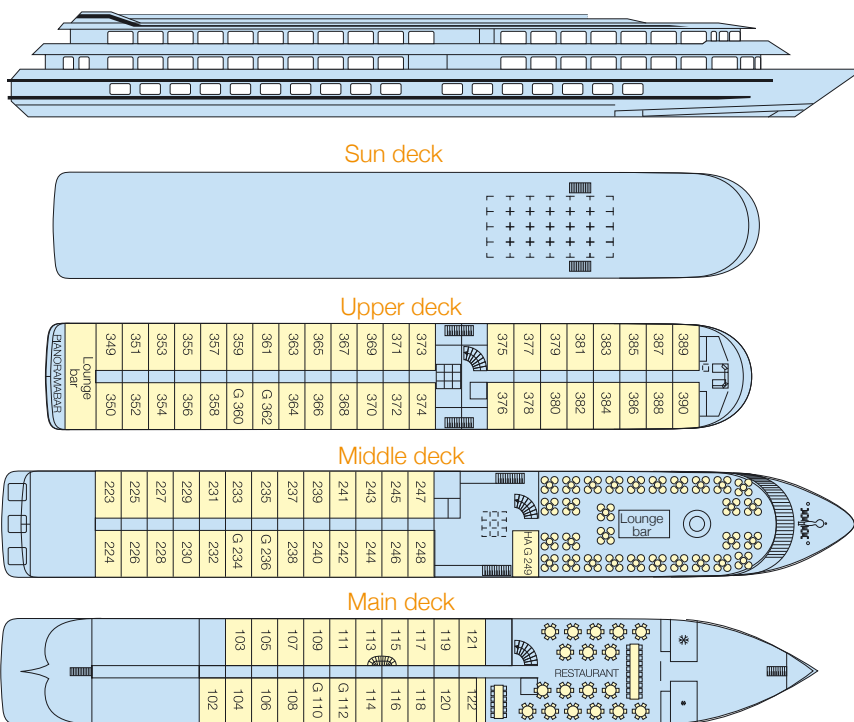

MS BEETHOVEN

Built : 2004

Length : 110 m long

Width : 11.40 m wide

Cabins : 90 cabins

Passengers : 180 passengers

Equipments : all cabins are equipped with shower and toilet, hairdryer, satellite TV, radio, safe.

Central heating, 220V electricity, fully air-conditioning, radar, radiophone and TV and video in the lounge.

Facilities : lounge-bar with a dance floor - bar - dining room - large sundeck with deckchairs - gift shop.

MS BEETHOVEN sails on the Danube.

3 deck ship

CABINS

- Upper deck 42 double cabins
- Middle deck 27 double cabins
- Main deck 21 double cabins

Cabin equipped for disabled : **YES**

G = cabin with a double bed
 HA G = cabin equipped for disabled with double bed