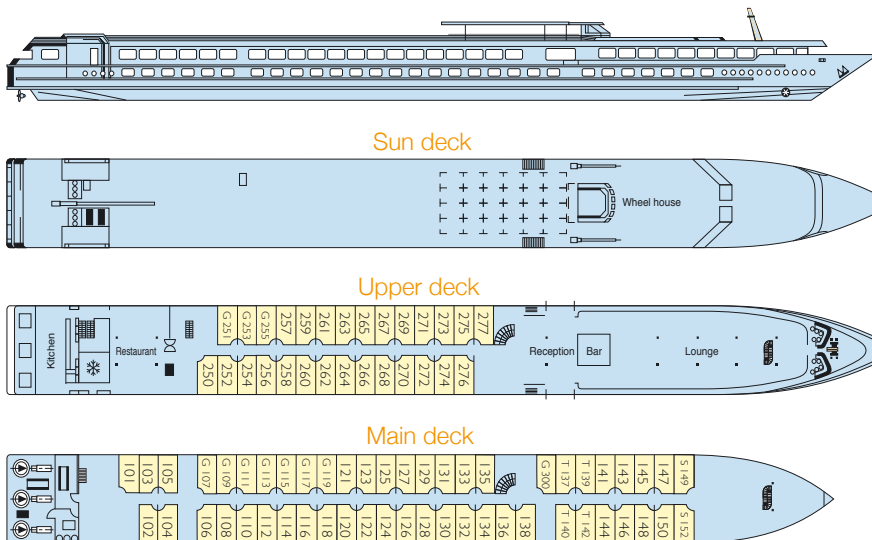

**MS LA BOHEME**

**Built :** 1995 (refurbished in 2006)  
**Length :** 110 m long  
**Width :** 10 m wide  
**Cabins :** 80 cabins  
**Passengers :** 162 passengers  
**Equipments :** all cabins are equipped with shower and toilet, hairdryer, satellite TV, radio, safe.  
 Central heating, 220V electricity, air-conditioning, radar, radiophone.  
**Facilities :** lounge-bar with a dance floor - dining room - large sundeck with deckchairs - gift shop.

**MS La Bohème** sails on the Rhine and Danube.

**2 deck ship**

**CABINS**

- Upper deck 29 cabins (26 twins, 3 double)
- Main deck 53 cabins (30 twins, 2 single, 4 triple, 7 double)

Cabin equipped for disabled : **NO**

- S = single cabin
- G = cabin with a double bed
- T = triple cabin

Cabin with a double bed

Cabin with 2 single beds