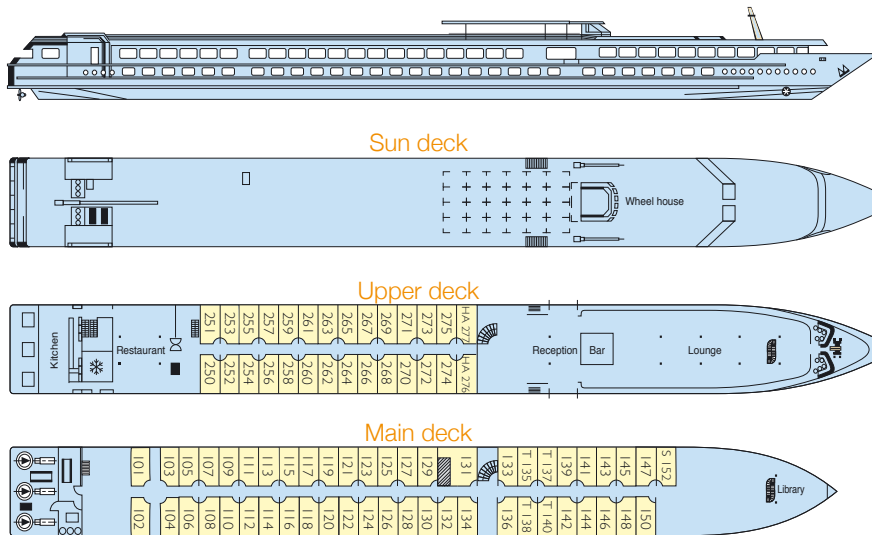

MS FRANCE

Built : 2001
Length : 110 m long
Width : 11,40 m wide
Cabins: 78 cabins
Passengers : 159 passengers
Equipments : all cabins are equipped with shower and toilet, hairdryer, satellite TV, radio, safe.
 Central heating, 220V electricity, air-conditioning, radar, radiophone.
Facilities : lounge-bar with a dance floor - bar - dining room - large sundeck with deckchairs - library - gift shop.

MS France sails on the Rhine and tributies, and the Danube

2 deck ship

CABINS

- Upper deck 28 double cabins
- Main deck 45 cabins (40 double, 4 triple, 1 single)

Cabin equipped for disabled : **YES**

- HA = cabin equipped for disabled
- S = single cabin
- T = triple cabin

Cabin with adjustable twin beds