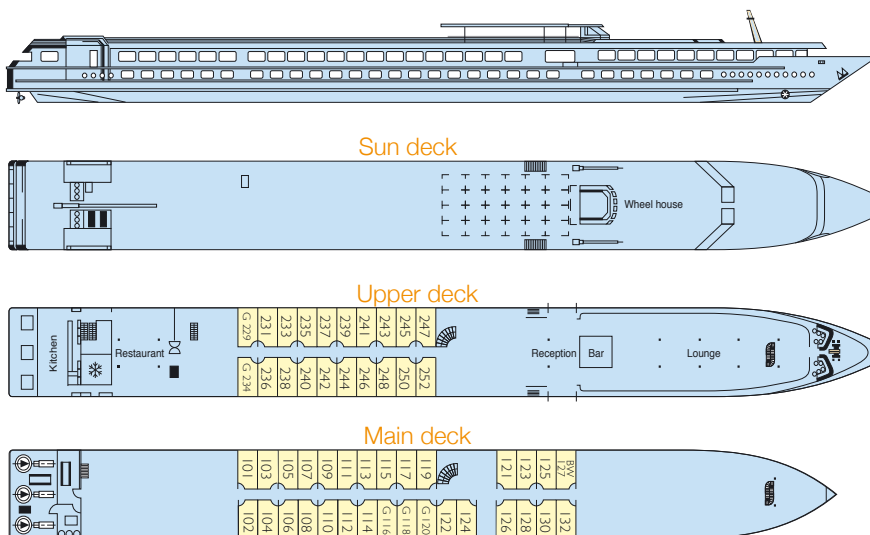

MS MONA LISA

Built : 2000
Length : 82 m long
Width : 9,5 m wide
Cabins : 50 cabins
Passengers : 100 passengers
Equipments : all cabins are equipped with shower and toilet, hairdryer, satellite TV, radio, safe.
 Central heating, 220V electricity, air-conditioning, radar, radiophone.
Facilities : lounge-bar with a dance floor - bar - dining room - large sundeck with deckchairs - gift shop.

MS Mona Lisa sails on the Elbe.

2 deck ship

CABINS

- Upper deck 20 cabins (2 double, 18 twins)
- Main deck 30 cabins (3 double, 27 twins)

Cabin equipped for disabled : **NO**

G = cabin with a double bed
 BW = bow window

Cabin with a double bed

Cabin with 2 single beds