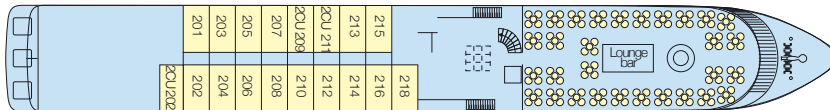

MS VASCO DE GAMA

Built : 2002
Length : 75 m long
Width : 11.40 m wide
Cabins : 71 cabins
Passengers : 142 passengers
Equipments : all cabins are equipped with shower and toilet, hairdryer, satellite TV, radio, safe.
 Central heating, 220V electricity, air-conditioning, radar, radiophone.
Facilities : lounge-bar with a dance floor - bar - dining room - large sundeck with deckchairs - swimming pool - gift shop - panoramabar - lift.

MS Vasco de Gama sails on the Douro (Portugal).

3 deck ship

Sun deck

Upper deck

Middle deck

Main deck

CABINS

- Upper deck 38 double cabins
- Middle deck 18 cabins (3 twins, 15 double)
- Main deck 15 cabins (2 twins, 13 double)

Cabin equipped for disabled : **NO**

2CU = cabin with 2 single beds

Cabin with adjustable twin beds