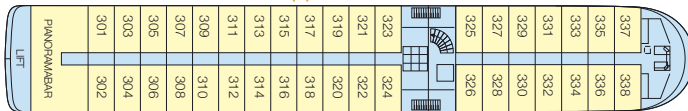

MS VASCO DE GAMA

Built : 2002
Length : 75 m long
Width : 11.40 m wide
Cabins : 71 cabins
Passengers : 142 passengers
Equipments : all cabins are equipped with shower and toilet, hairdryer, satellite TV, radio, safe.
 Central heating, 220V electricity, air-conditioning, radar, radiophone.
Facilities : lounge-bar with a dance floor - bar - dining room - large sundeck with deckchairs - swimming pool - gift shop - panoramabar - lift.

MS Vasco de Gama sails on the Douro (Portugal).

3 deck ship

Sun deck

Upper deck

Middle deck

Main deck

CABINS

- Upper deck 38 double cabins
- Middle deck 18 cabins (3 twins, 15 double)
- Main deck 15 cabins (2 twins, 13 double)

Cabin equipped for disabled : **NO**

2CU = cabin with 2 single beds

Cabin with adjustable twin beds