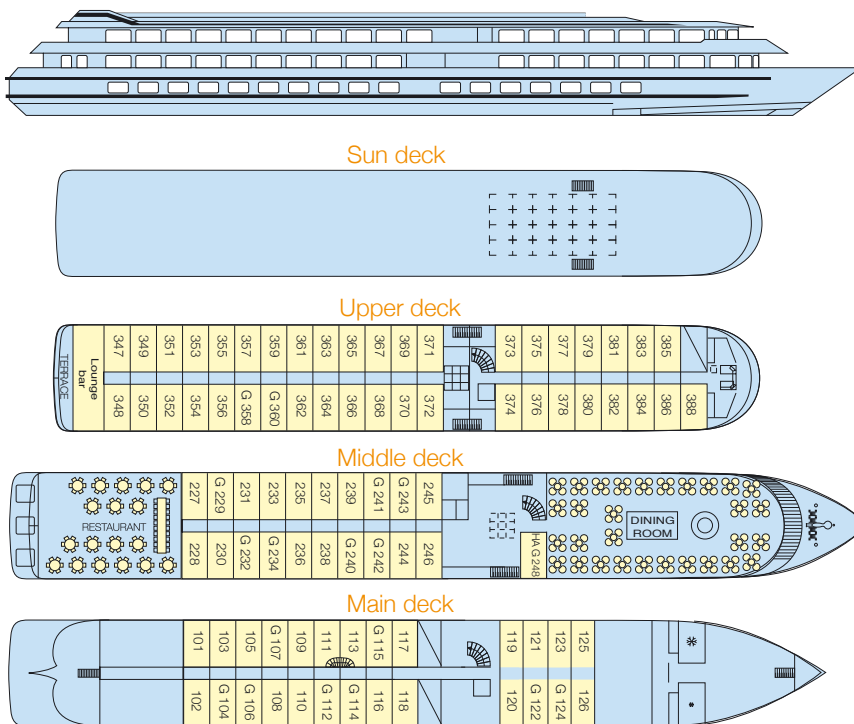

MS VIVALDI

Built : 2009
Length : 110 long
Width : 11.40 m wide
Cabins : 88 cabins
Capacity : 176 passengers
Equipements : all cabins are equipped with shower and toilet, hairdryer, satellite TV, radio, safe.
 Central heating, 230V electricity, air-conditioning, radar, TV and video in the lounge.
Facilities : lounge-bar with a dance floor - bar- dining room - large sundeck with deckchairs - terrace - gift shop.

MS VIVALDI sails on the Danube.

3-deck ship

CABINS

- Upper deck 41 double cabins
- Middle deck 21 double cabins
- Main deck 26 double cabins

Cabin equipped for disabled : **YES**

G = cabin with a double bed
 HA G = cabin equipped for disabled with double bed

Cabin with a double bed

Cabin with separable double bed